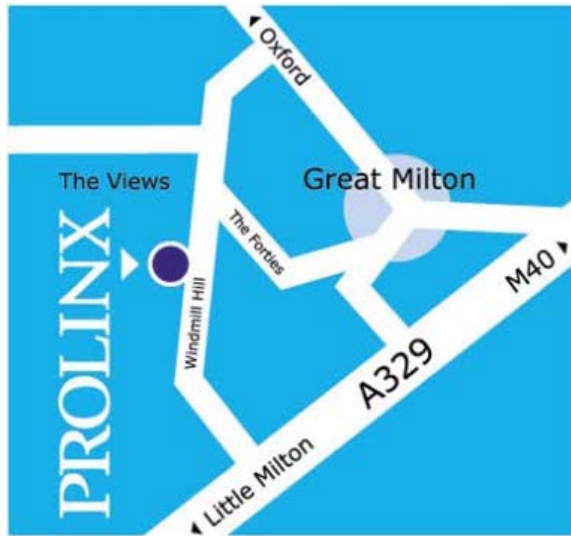

Location

By Road

From M40 North:

- Leave the M40 at junction 8a, then at the roundabout take the 5th exit onto the A418 (Oxford, A40)
- At the roundabout take the 2nd exit onto the A418 (Oxford)
- Turn right onto London Road (Wheatley)
- Turn left onto Sworford Lane
- After 1 mile take the first right hand turn
- The Prolinx office is situated on the right hand side after ½ mile

From M40 South:

- Exit the M40 at junction 7, then at the T-junction turn left onto the A329 (Stadhampton, Wallingford)
- Follow for approximately 2 miles and take the third right (Views Farm)
- After approximately ½ a mile, Prolinx Ltd is situated on the left